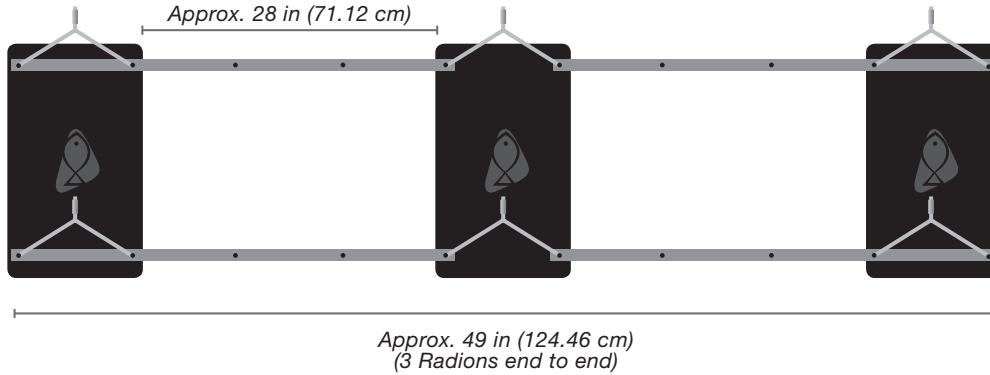

MORE 3-RADION CONFIGURATION POSSIBILITIES

2 SHORT RAIL KITS AND 2 +ONE SHORT RAIL KITS

Needs:

- 2 Short Rail Kits XR616
- 2 +One Short Rail Kits XR616-1
- 3 Premium Hanging Kit XR655 (sold separately)
- 3 Radions XR30w (sold separately)