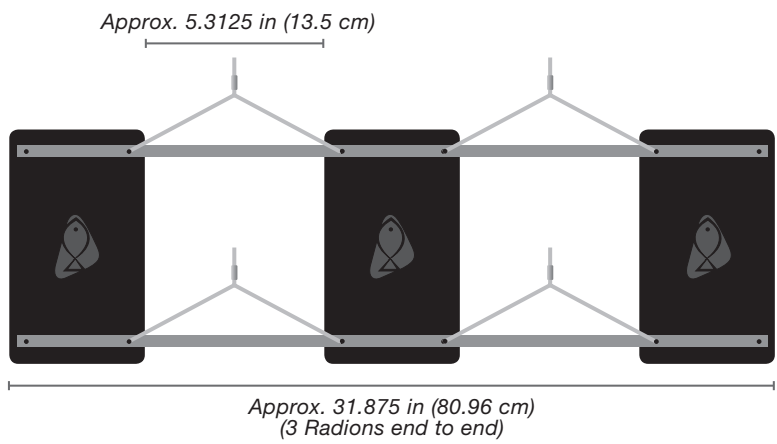

LONG RAIL KIT AND +ONE LONG RAIL KIT

1. **Needs:**
2. 1 Long Rail Kit XR618
   - 1 +One Long Rail Kit XR618-1
   - 2 Premium Hanging Kit XR655 *(sold separately)*
   - 3 Radions XR30w *(sold separately)*