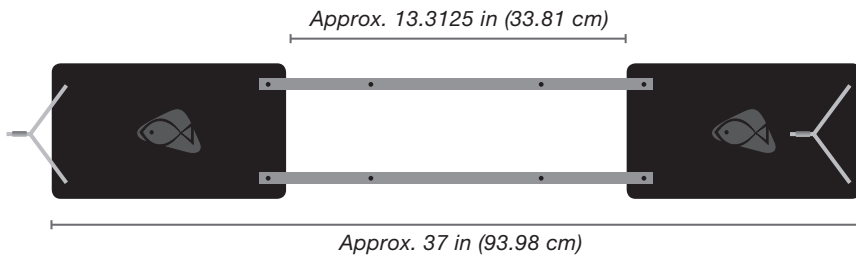

BASIC RAIL USAGE OVERVIEW

SIDE-BY-SIDE RADION HANGING GUIDE

Number of Radions	Hanging Kit	Rail Kit	+One Kit
1	1	0	0
2	1	1	0
3	2	1	1
4	3	1	2
5	4	1	3
6	5	1	4

CONNECTIVITY GUIDE

PARTS GUIDE

BASIC USAGE GUIDE

Rail Kits can be used with the Premium Hanging Kit. Because Rail Kits are modular and come in two lengths (16 & 18 in), many custom spacing and hanging arrangements can be created.

Rail Kits can also be connected for wider spacing or for 3-Radion configurations.

2-RADION CONFIGURATION POSSIBILITIES

SHORT RAIL KIT

Needs:

- 1 Short Rail Kit XR616
- 1 Premium Hanging Kit XR655 (sold separately)
- 2 Radions XR30W (sold separately)

LONG RAIL KIT

Needs:

- 1 Long Rail Kit XR618
- 1 Premium Hanging Kit XR655 (sold separately)
- 2 Radions XR30W (sold separately)

SHORT RAIL KIT

Needs:

- 1 Short Rail Kit XR616
- 1 Premium Hanging Kit XR655 (sold separately)
- 2 Radions XR30W (sold separately)