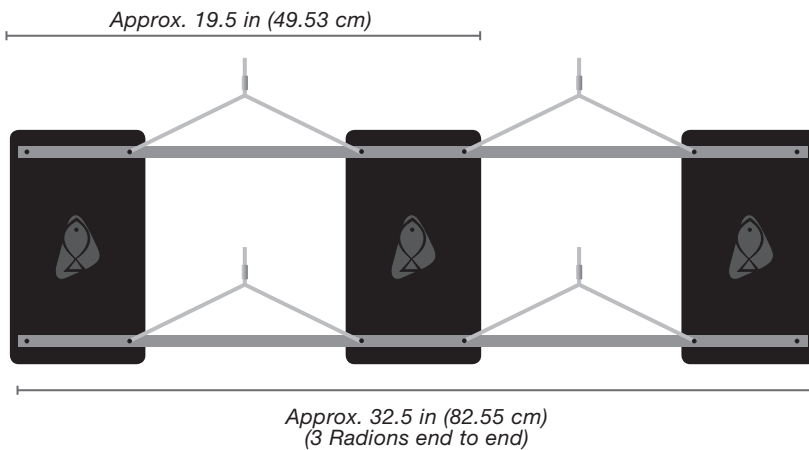

2 LONG RAIL KITS

Needs:

- 2 Long Rail Kits XR618
- 2 Premium Hanging Kit XR655 (sold separately)
- 3 Radions XR30w (sold separately)