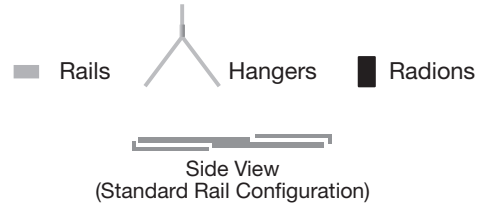

BASIC RAIL USAGE OVERVIEW

SIDE-BY-SIDE RADION HANGING GUIDE

Number of Radions	Hanging Kit	Rail Kit	+One Kit
1	1	0	0
2	1	1	0
3	2	1	1
4	3	1	2
5	4	1	3
6	5	1	4

CONNECTIVITY GUIDE

PARTS GUIDE

BASIC USAGE GUIDE

Rail Kits can be used with the Premium Hanging Kit. Because Rail Kits are modular and come in two lengths (16 & 18 in), many custom spacing and hanging arrangements can be created.

Rail Kits can also be connected for wider spacing or for 3-Radion configurations.

2-RADION CONFIGURATION POSSIBILITIES

SHORT RAIL KIT

Needs:

- 1 Short Rail Kit XR616
- 1 Premium Hanging Kit XR655 (sold separately)
- 2 Radions XR30W (sold separately)