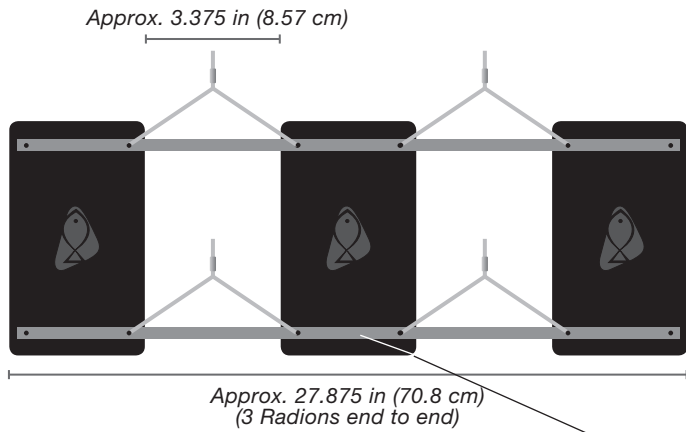

LONG RAIL KIT

Needs:

- 1 Long Rail Kit XR618
- 1 Premium Hanging Kit XR655 (sold separately)
- 2 Radions XR30W (sold separately)

3-RADION CONFIGURATION POSSIBILITIES

SHORT RAIL KIT AND +ONE SHORT RAIL KIT