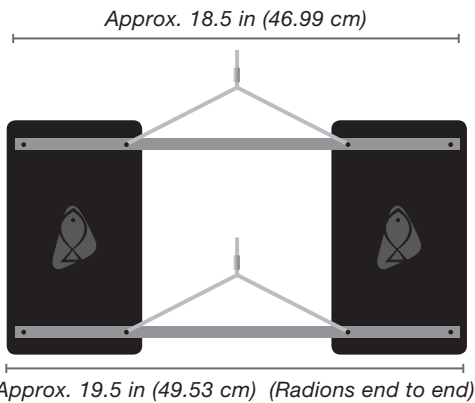

LONG RAIL KIT

Needs:

- 1 Long Rail Kit XR618
- 1 Premium Hanging Kit XR655 (sold separately)
- 2 Radions XR30W (sold separately)