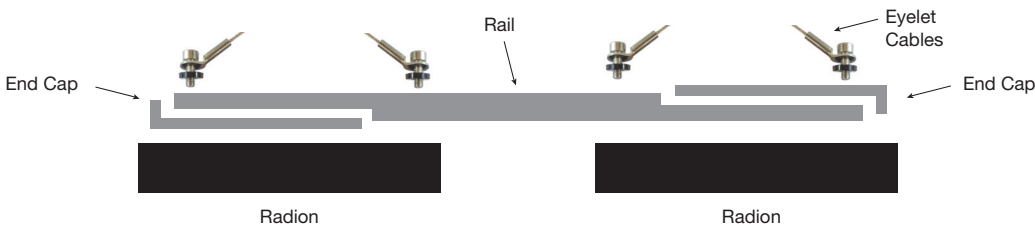

BASIC RAIL USAGE OVERVIEW

SIDE-BY-SIDE RADION HANGING GUIDE

Number of Radions	Hanging Kit	Rail Kit	+One Kit
1	1	0	0
2	1	1	0
3	2	1	1
4	3	1	2
5	4	1	3
6	5	1	4

CONNECTIVITY GUIDE

PARTS GUIDE

BASIC USAGE GUIDE

Rail Kits can be used with the Premium Hanging Kit. Because Rail Kits are modular and come in two lengths (16 & 18 in), many custom spacing and hanging arrangements can be created.

Rail Kits can also be connected for wider spacing or for 3-Radion configurations.

2-RADION CONFIGURATION POSSIBILITIES

SHORT RAIL KIT

Needs:

- 1 Short Rail Kit XR616
- 1 Premium Hanging Kit XR655 (sold separately)
- 2 Radions XR30W (sold separately)