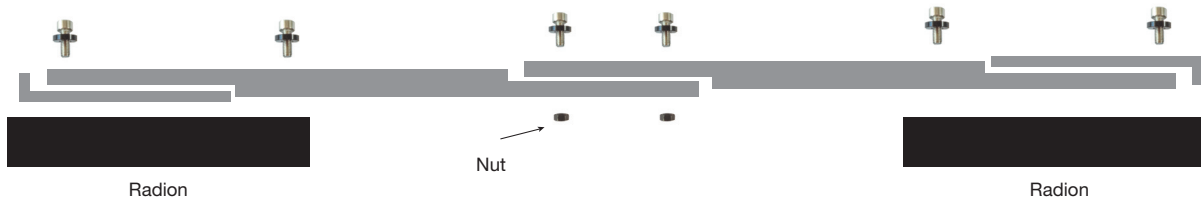

BASIC RAIL USAGE OVERVIEW

SIDE-BY-SIDE RADION HANGING GUIDE

Number of Radions	Hanging Kit	Rail Kit	+One Kit
1	1	0	0
2	1	1	0
3	2	1	1
4	3	1	2
5	4	1	3
6	5	1	4

CONNECTIVITY GUIDE

PARTS GUIDE

BASIC USAGE GUIDE

Rail Kits can be used with the Premium Hanging Kit. Because Rail Kits are modular and come in two lengths (16 & 18 in), many custom spacing and hanging arrangements can be created.

Rail Kits can also be connected for wider spacing or for 3-Radion configurations.

2-RADION CONFIGURATION POSSIBILITIES

SHORT RAIL KIT

Needs:

- 1 Short Rail Kit XR616
- 1 Premium Hanging Kit XR655 (sold separately)
- 2 Radions XR30W (sold separately)