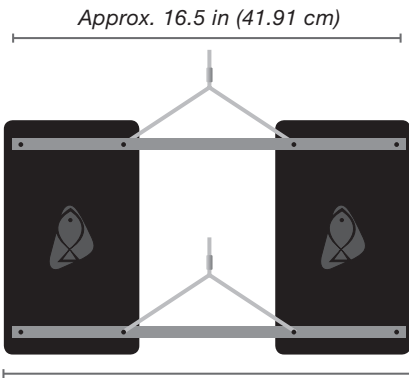

2-RADION CONFIGURATION POSSIBILITIES

SHORT RAIL KIT

Needs:

- 1 Short Rail Kit XR616
- 1 Premium Hanging Kit XR655 (sold separately)
- 2 Radions XR30W (sold separately)