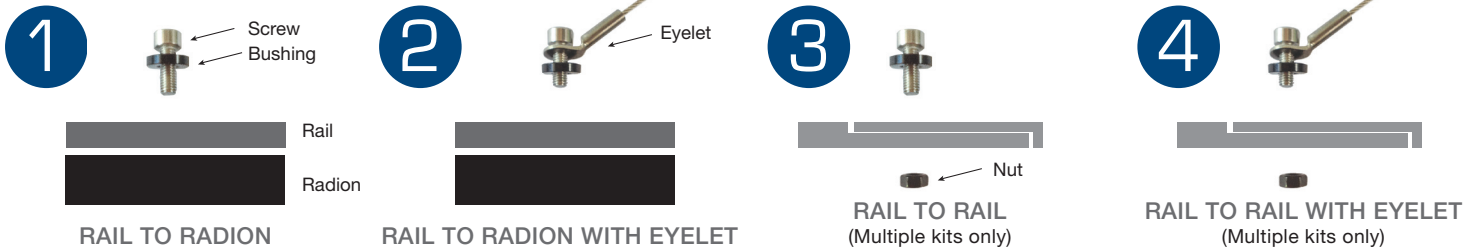

BASIC RAIL USAGE OVERVIEW

SIDE-BY-SIDE RADION HANGING GUIDE

Number of Radions	Hanging Kit	Rail Kit	+One Kit
1	1	0	0
2	1	1	0
3	2	1	1
4	3	1	2
5	4	1	3
6	5	1	4

CONNECTIVITY GUIDE

PARTS GUIDE

BASIC USAGE GUIDE

Rail Kits can be used with the Premium Hanging Kit. Because Rail Kits are modular and come in two lengths (16 & 18 in), many custom spacing and hanging arrangements can be created.

Rail Kits can also be connected for wider spacing or for 3-Radion configurations.

2-RADION CONFIGURATION POSSIBILITIES

SHORT RAIL KIT

Needs:

- 1 Short Rail Kit XR616
- 1 Premium Hanging Kit XR655 (sold separately)
- 2 Radions XR30W (sold separately)