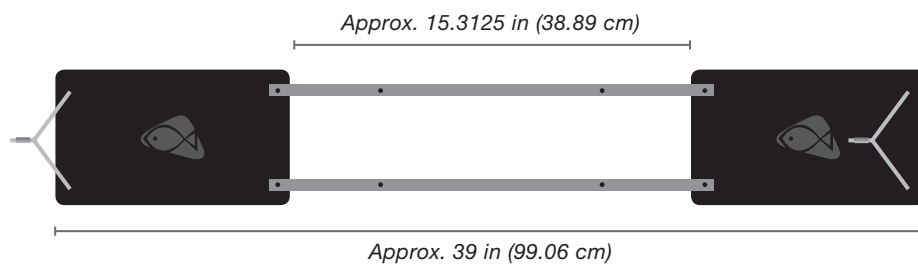

LONG RAIL KIT

Needs:

- 1 Long Rail Kit XR618
- 1 Premium Hanging Kit XR655 (sold separately)
- 2 Radions XR30W (sold separately)